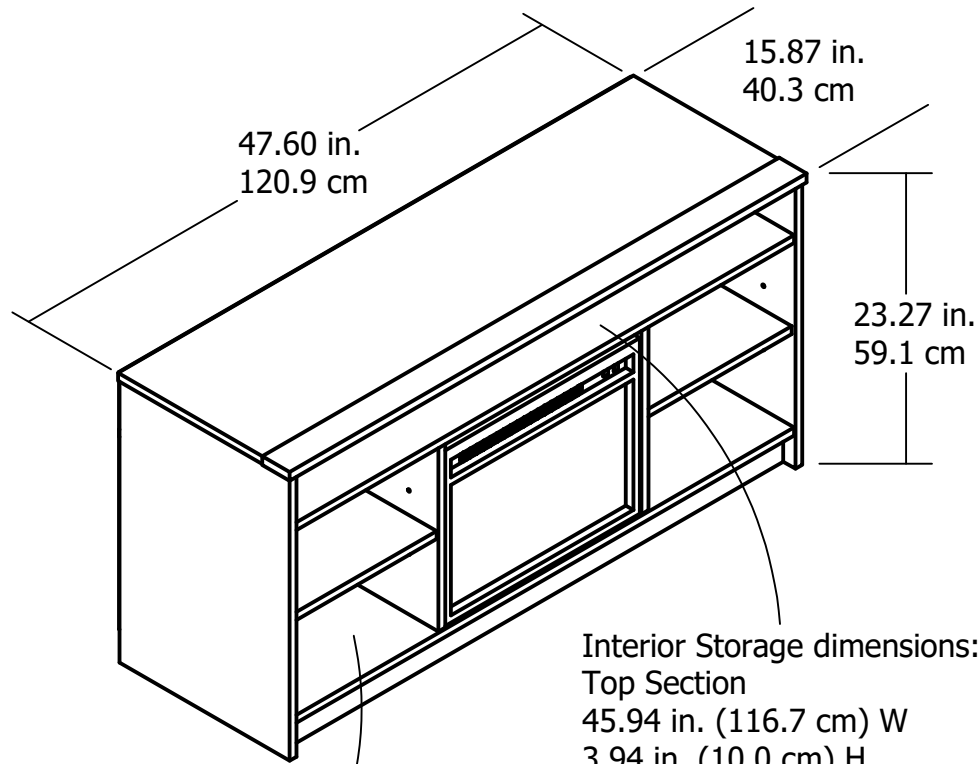

# 3015

Interior Storage dimensions:  
Top Section  
45.94 in. (116.7 cm) W  
3.94 in. (10.0 cm) H  
15.55 in. (39.5cm) D  
1.63 cubic feet

Interior Storage dimensions:  
(2) storage spaces (adjustable heights)  
13.31 in. (33.8 cm) W  
14.72 in. (37.4 cm) H  
15.55 in. (39.5 cm) D  
1.76 cubic feet each

Wood Breakdown: 88%  
Total storage: 5.15 cubic feet

Overall Product Size:  
47.60"W x 15.87"D x 23.27"H  
120.9cm W x 40.3cm D x 59.1cm H

Maximum TV (flat screen) 55"

Maximum Weight Capacities  
Unit Weight: 73 lbs. (33 kg)