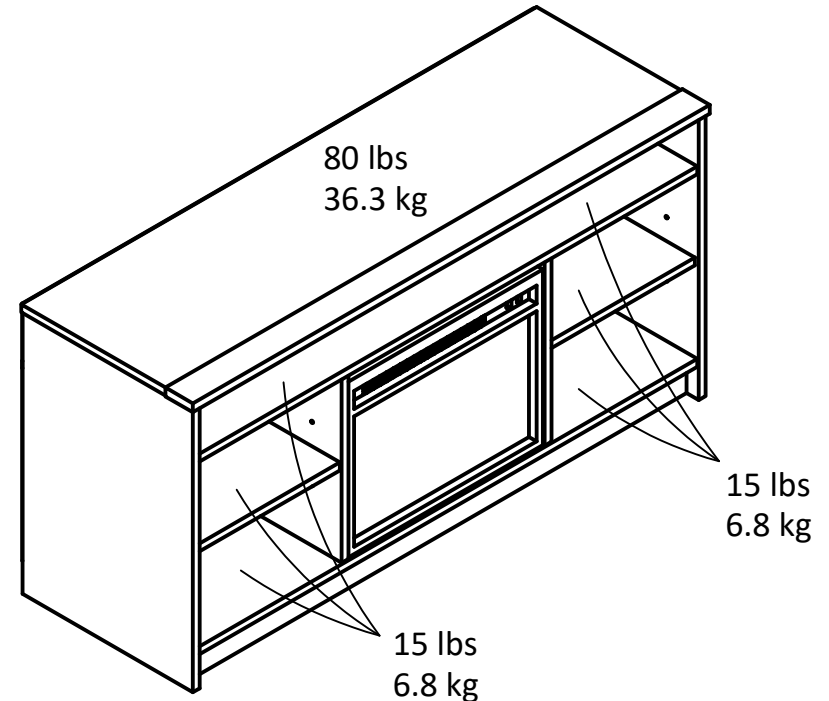

# 3015

Interior Storage dimensions:  
Top Section  
45.94 in. (116.7 cm) W  
3.94 in. (10.0 cm) H  
15.55 in. (39.5cm) D  
1.63 cubic feet

Interior Storage dimensions:  
(2) storage spaces (adjustable heights)  
13.31 in. (33.8 cm) W  
14.72 in. (37.4 cm) H  
15.55 in. (39.5 cm) D  
1.76 cubic feet each

Wood Breakdown: 88%  
Total storage: 5.15 cubic feet

Overall Product Size:  
47.60"W x 15.87"D x 23.27"H  
120.9cm W x 40.3cm D x 59.1cm H

Maximum TV (flat screen) 55"

Maximum Weight Capacities  
Unit Weight: 73 lbs. (33 kg)